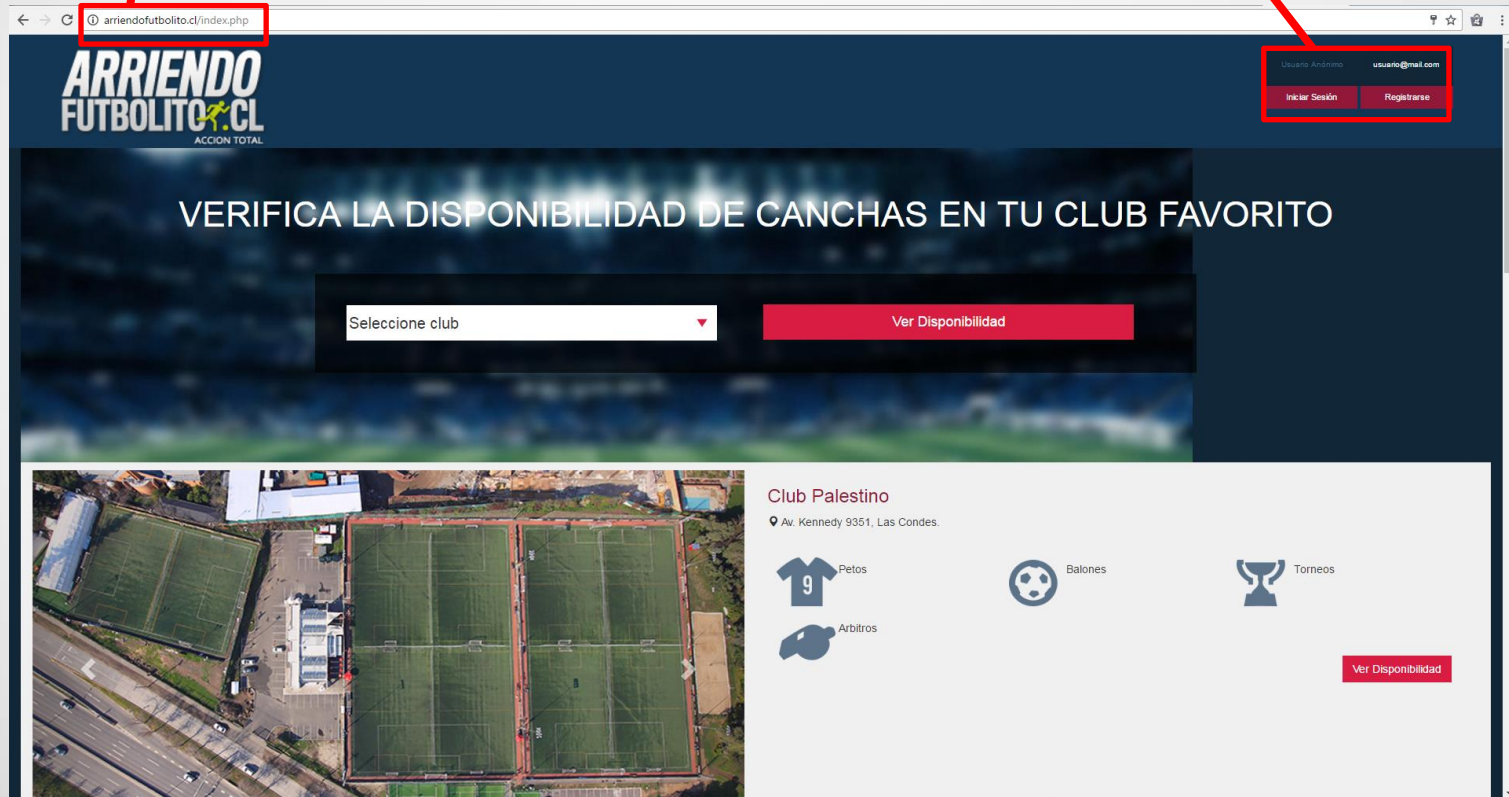

1) Ingresar a arriendofutbolito.cl

2) Iniciar sesión o bien registrarse en la pagina

3) Seleccionar Club Palestino

4) Consultar la disponibilidad

The screenshot displays the 'ARRIENDO FUTBOLITO.CL' website interface. At the top left, the logo 'ARRIENDO FUTBOLITO.CL' is visible with 'ACCION TOTAL' underneath. A user is logged in as 'Juan pablo avendano'. The main heading reads 'VERIFICA LA DISPONIBILIDAD DE CANCHAS EN TU CLUB FAVORITO'. A dropdown menu is open, showing a list of clubs: 'Seleccione club', 'Club Palestino', 'Club Puente Nuevo', 'Club Santa Marta', and 'Club Siete Futbol'. 'Club Palestino' is highlighted in blue. A red box highlights this selection. To the right of the dropdown is a red button labeled 'Ver Disponibilidad'. Below the dropdown, an aerial view of a football field is shown. To the right of the field, the club details for 'Club Palestino' are listed, including the address 'Av. Kennedy 9351, Las Condes'. Below the address are icons for 'Petros', 'Balones', 'Arbitros', and 'Trofeos'. A red box highlights a 'Ver Disponibilidad' button located at the bottom right of the club details section. Two red arrows point from the text above to the highlighted elements: one from '3) Seleccionar Club Palestino' to the dropdown menu, and another from '4) Consultar la disponibilidad' to the 'Ver Disponibilidad' button.