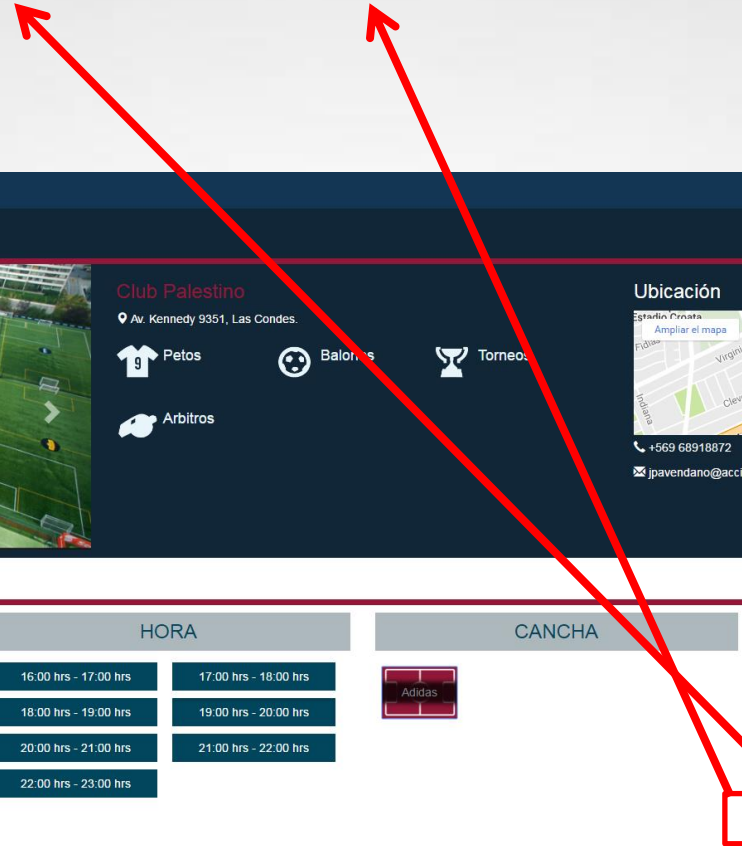

1) Ingresar a arriendofutbolito.cl

2) Iniciar sesión o bien registrarse en la pagina

3) Seleccionar Club Palestino

4) Consultar la disponibilidad

The screenshot displays the 'ARRIENDO FUTBOLITO.CL' website interface. At the top left, the logo 'ARRIENDO FUTBOLITO.CL' is visible with 'ACCION TOTAL' underneath. A user is logged in as 'Juan pablo avendano'. The main heading reads 'VERIFICA LA DISPONIBILIDAD DE CANCHAS EN TU CLUB FAVORITO'. A dropdown menu is open, showing a list of clubs: 'Seleccione club', 'Club Palestino', 'Club Puente Nuevo', 'Club Santa Marta', and 'Club Siete Futbol'. 'Club Palestino' is highlighted in blue. A red box highlights this selection. To the right of the dropdown is a red button labeled 'Ver Disponibilidad'. Below the dropdown, an aerial view of a football field is shown. To the right of the field, the club details for 'Club Palestino' are listed, including the address 'Av. Kennedy 9351, Las Condes'. Below the address are icons for 'Petros', 'Balones', 'Arbitros', and 'Trofeos'. A red box highlights a 'Ver Disponibilidad' button located at the bottom right of the club details section. Two red arrows point from the text above to the highlighted elements: one from '3) Seleccionar Club Palestino' to the dropdown menu, and another from '4) Consultar la disponibilidad' to the 'Ver Disponibilidad' button.

### 5) Seleccionar extras y confirmar arriendo

**FUTBOLITO.CL**  
ACCION TOTAL

**CLUB**

**Club Palestino**  
Av. Kennedy 9351, Las Condes.

Petos Balones Torneos Arbitros

**Ubicación**

Estadía Cruzata, Av. Kennedy, Club Palestino, PC297-Avenida Las Condes Esq. / Av..., PC293-Avenida Las Condes Esq. / Psje...